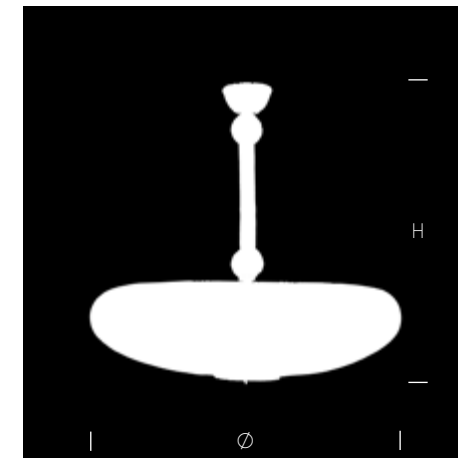

Space Age

PL7001-140x100-C
Ø 140 cm - H 100 cm
E14 x 12 MAX 40W

PL7001-90x70-C
 Ø 90 cm - H 70 cm
 E14 x 9 MAX 40W

AP7010-C
 W 35 cm - H 45 cm - D 20 cm
 E14 x 3 MAX 40W

Space Age

Technical data

- R Ceiling cup
- C Chain
- H Height
- Ø Diameter
- D Depth
- W Width

- Bulb
- Weight
- Insulation class
- Frame Finishes

Colors

C Clear
Cristallo

NI brushed nickel

K1 brushed gold

General Specifications

CE IP20

AP7010-C
 W 35 cm - H 45 cm - D 20 cm
 E14 x 3 MAX 40W 7 KG