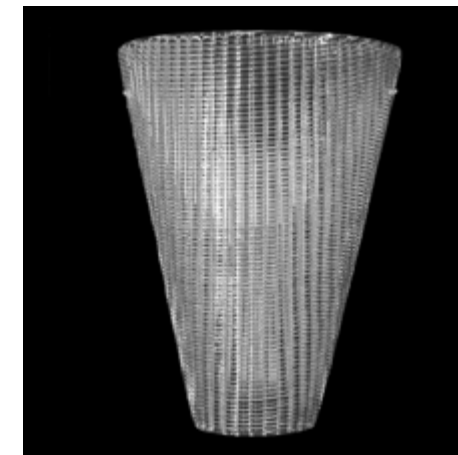

Space Age

PL7001-140x100-C
Ø 140 cm - H 100 cm
E14 x 12 MAX 40W

PL7001-90x70-C
 Ø 90 cm - H 70 cm
 E14 x 9 MAX 40W

AP7010-C
 W 35 cm - H 45 cm - D 20 cm
 E14 x 3 MAX 40W

Space Age

Technical data

- R Ceiling cup
- C Chain
- H Height
- Ø Diameter
- D Depth
- W Width

- Bulb
- Weight
- Insulation class
- Frame Finishes

Colors

C Clear
Cristallo

NI brushed nickel

K1 brushed gold

General Specifications

CE IP20

AP7010-C
 W 35 cm - H 45 cm - D 20 cm
 E14 x 3 MAX 40W 7 KG